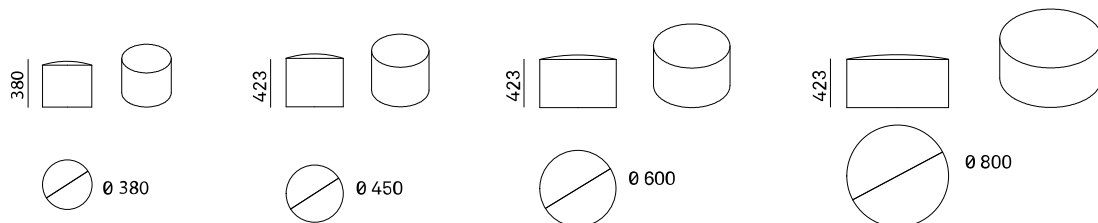

Measures

Topa Puf