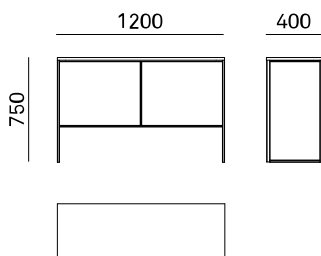

Measures

Topa Console Table

Specs

Product weight:
10,9kg

Packaging information:
1660x100x800mm