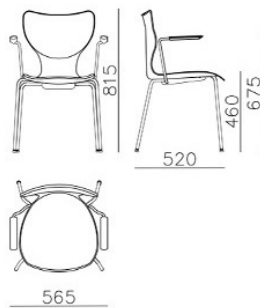

TECHNICAL DESCRIPTION

Stackable chair with or without arms and writing tablet. Structure in steel powdercoated. Option chromed with price increase. Seat and back in one piece of polyamide-6. Supplementary front upholstery on seat and back.

STACKABLE:
Floor: 10 units, Trolley: 15 units.

MEASUREMENTS

GORKA BASIC

GORKA BASIC WITH ARMS

GORKA BASIC WITH DESK TRAY

FINISHES

POLYAMIDE

Colours