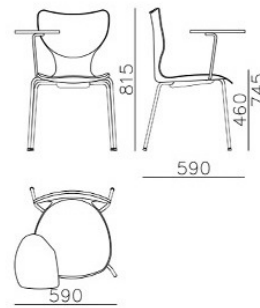

TECHNICAL DESCRIPTION

Stackable chair with or without arms and writing tablet. Structure in steel powdercoated. Option chromed with price increase. Seat and back in one piece of polyamide-6. Supplementary front upholstery on seat and back.

STACKABLE:
Floor: 10 units, Trolley: 15 units.

MEASUREMENTS

GORKA BASIC

GORKA BASIC WITH ARMS

GORKA BASIC WITH DESK TRAY

FINISHES

POLYAMIDE

Colours