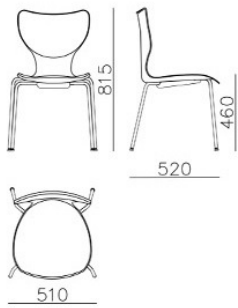

TECHNICAL DESCRIPTION

Stackable chair with or without arms and writing tablet. Structure in steel powdercoated. Option chromed with price increase. Seat and back in one piece of polyamide-6. Supplementary front upholstery on seat and back.

STACKABLE:
Floor: 10 units, Trolley: 15 units.

MEASUREMENTS

GORKA BASIC

GORKA BASIC WITH ARMS

GORKA BASIC WITH DESK TRAY

FINISHES

POLYAMIDE

Colours